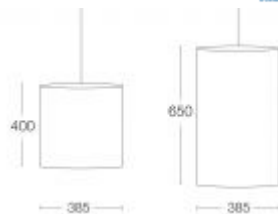

DETAILS

Seed System kitset lightshade
 2 sizes 650mm & 400mm high (both
 385 dia)
 Custom colours and staining
 available on request

STORY

"Ulu is the Tahitian name for the Breadfruit tree. The design of these shapes is based on the lovely bold leaves of this tree. It has a delicious large round fruit which we ate as much as we could when we lived there. Our kitsets significantly reduce freighting, which is one of our ways of doing what we can to help preserve our beautiful sea and land environments." - David Trubridge