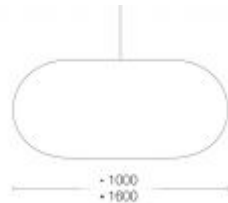

SNOWFLAKE

David Trubridge

DETAILS

Assembled pendant light shade
Two sizes 1000 (bamboo) & 1600
(hoop pine)

STORY

"The same form as [Kina](#) but using a snowflake shape instead. It is another outcome from my Antarctica trip. I love the unexpected patterns set up from the repetition of the shapes." - David Trubridge

SNOWFLAKE HOOP PINE

Hoop pine plywood
Aluminium rivets
E27 bulb holder with electrical cord

SNOWFLAKE LINE DRAWING

IN-SITU SNOWFLAKE

IN-SITU SNOWFLAKE 2

IN-SITU SNOWFLAKE 3