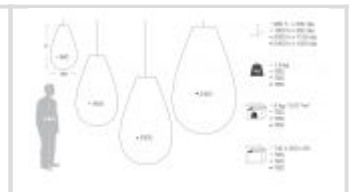

KOURA LINE DRAWING