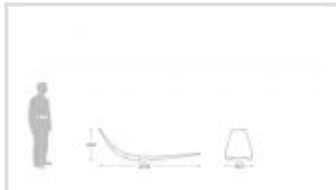

GLIDE LINE DRAWING